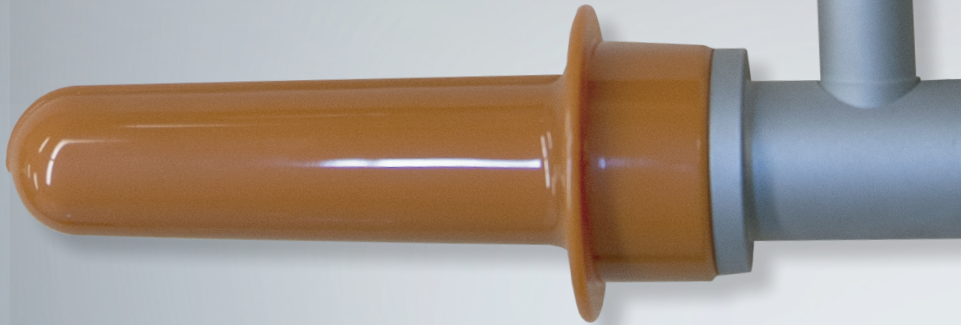

Sterile Handle

SH200

Medical  PM™

Medical PM offers you its new sterile handle:

- Distinct color to avoid collisions
- For OR an Endoscopy rooms
- Sold in convenient package of 3 handles
- Compatible with Maquet™ and Heraeus™ surgical lamps
- Sterile handle reusable and sterilizable
- More durable and economical than disposable handles
- Ergonomic, easy to install and remove yet solid